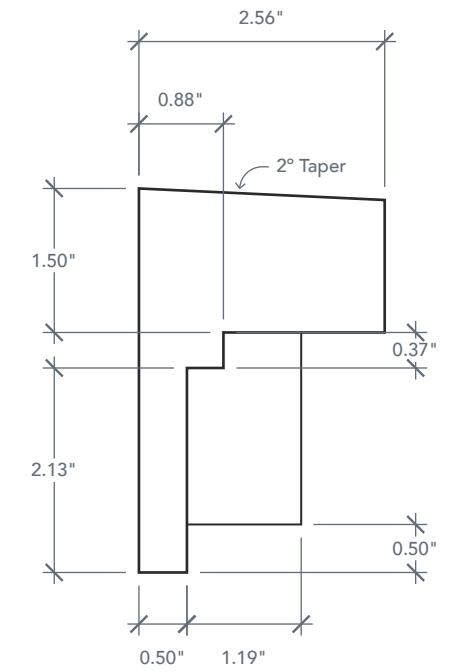

ACDSSW2404/ACDSFT2404 4 BLOCK DENTIL SHELF

SMOOTH

FIR

CRAFTSMAN SERIES

2022 PLASTPRO SPECBOOK PAGE: 39

ACCESSORY DIMENSIONS

ARTWORK SCALE: 6"=1'

Front Profile

Side Profile

ACCESSORY INFO

Parts Per Set: 1
4 Block Dentil Shelf

Matching Doors:
DRS3F/DRF3F | Spec Page 25
DRS3SL/DRF3SL | Spec Page 27

DRS3F/DRF3F

DRS3SL/DRF3SL