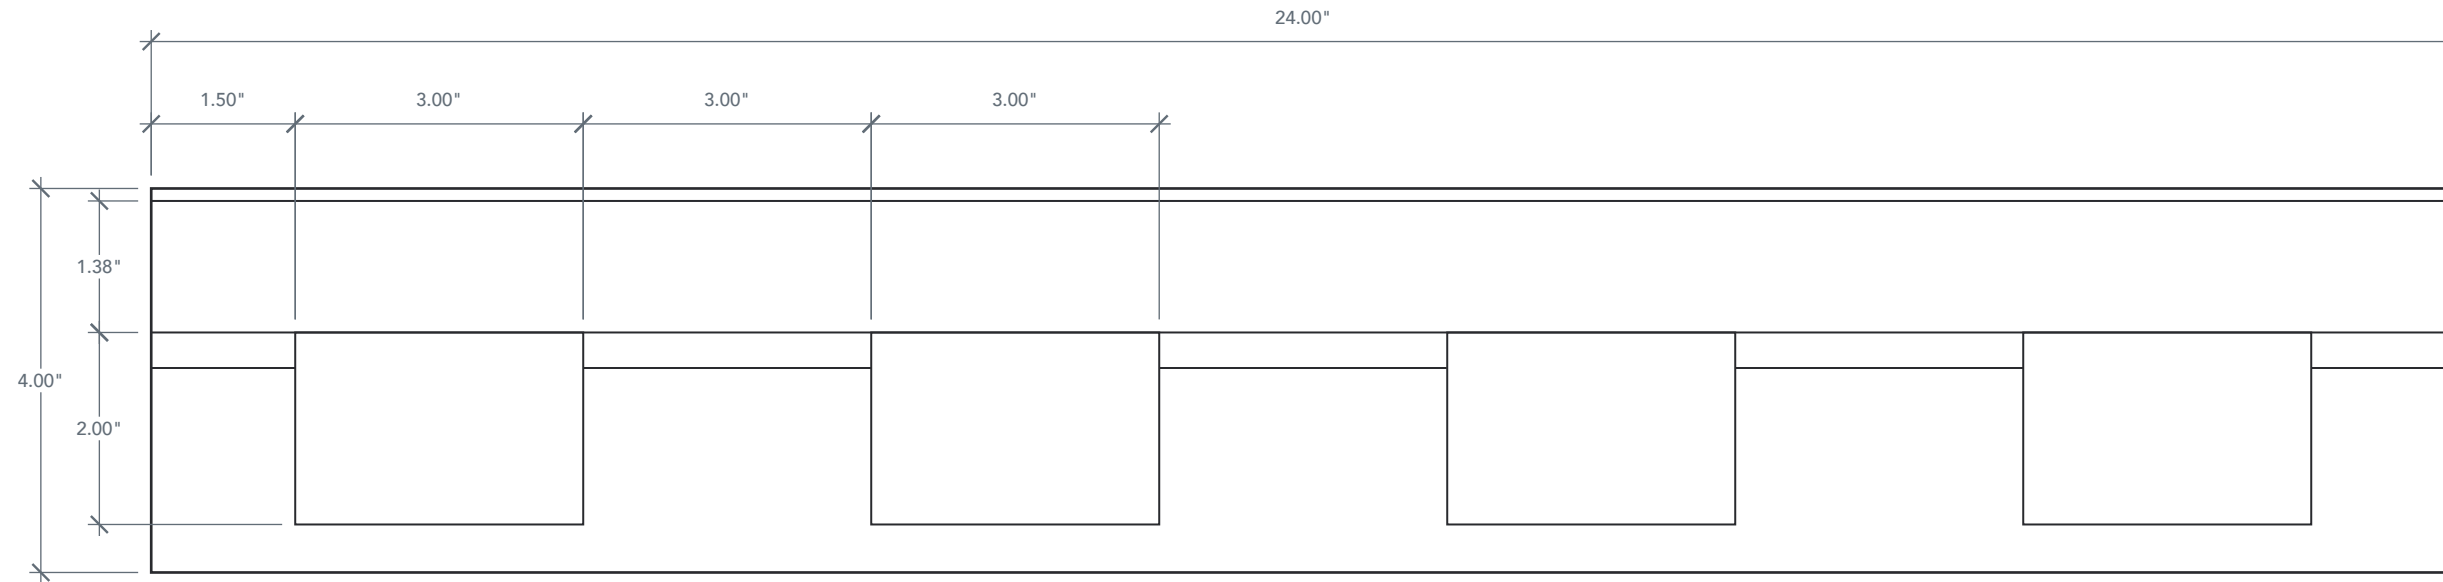

ACDSSW2404/ACDSFT2404 4 BLOCK DENTIL SHELF

SMOOTH

FIR

CRAFTSMAN SERIES

2022 PLASTPRO SPECBOOK PAGE: 39

ACCESSORY DIMENSIONS

ARTWORK SCALE: 6"=1'

Front Profile

Side Profile

ACCESSORY INFO

Parts Per Set: 1
4 Block Dentil Shelf

Matching Doors:
DRS3F/DRF3F | Spec Page 25
DRS3SL/DRF3SL | Spec Page 27

DRS3F/DRF3F

DRS3SL/DRF3SL